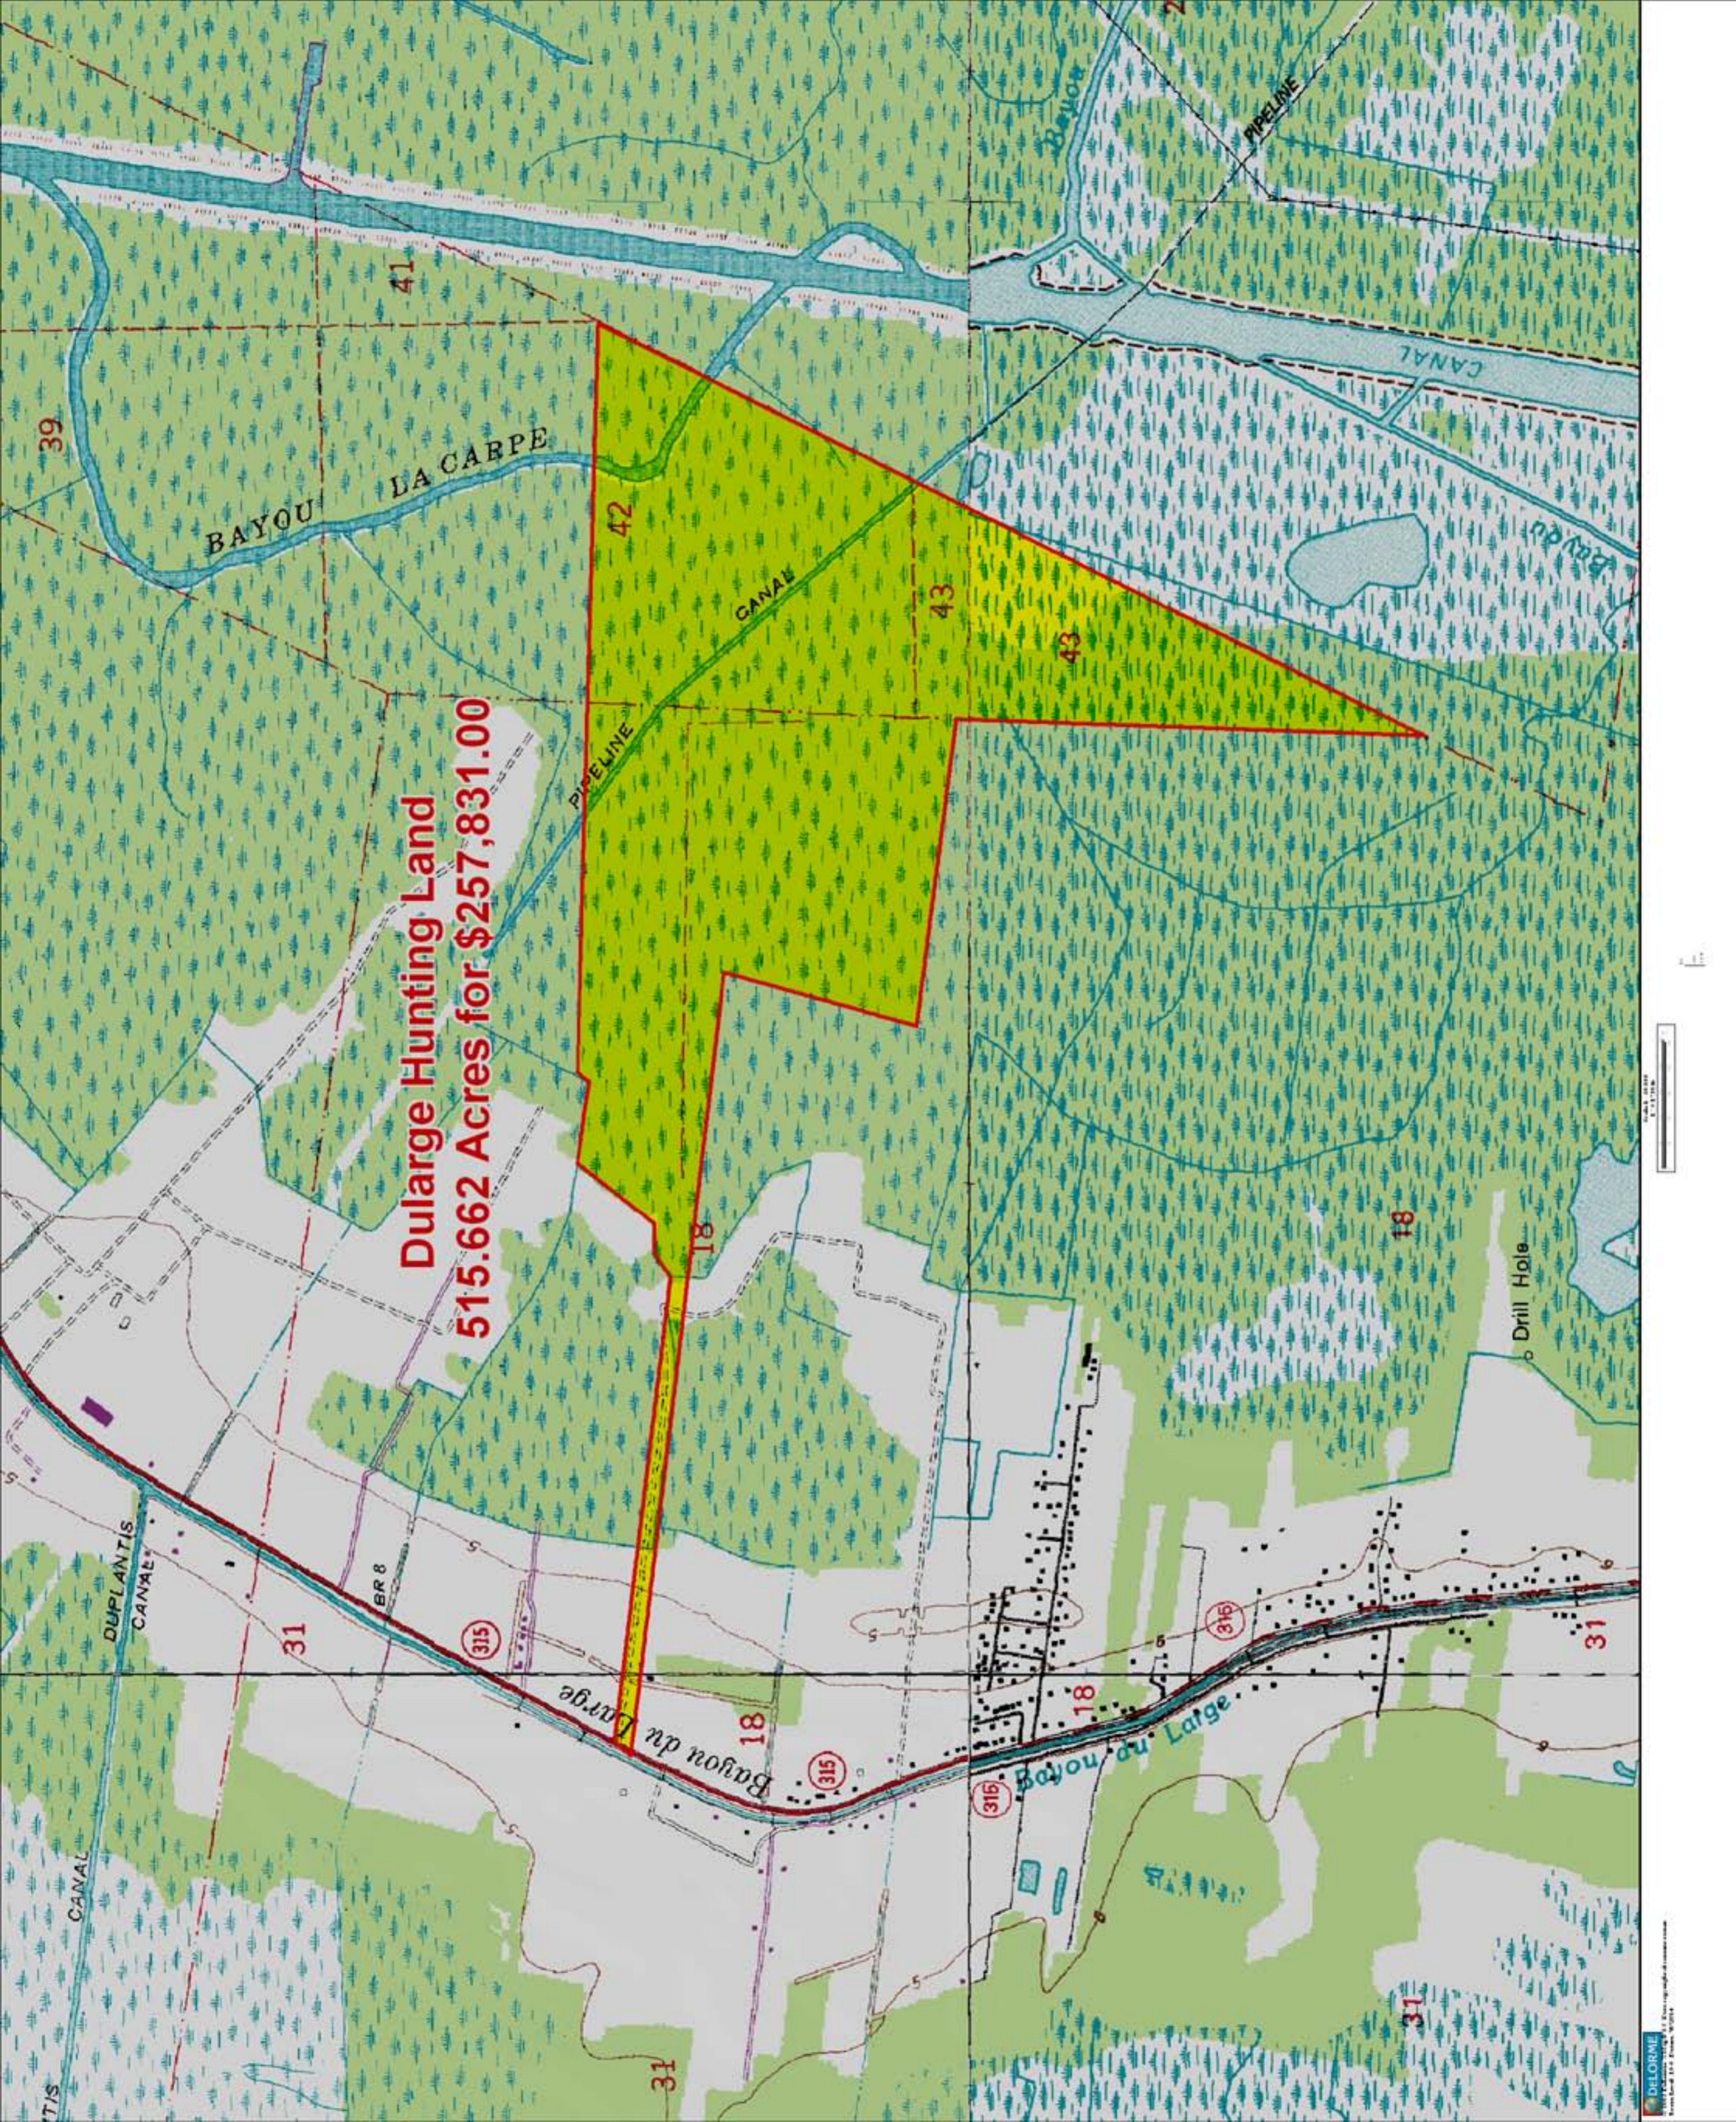

Dularge Hunting Land
515.662 Acres for \$257,831.00

Dularge Hunting Land
515.662 Acres for \$257,831.00